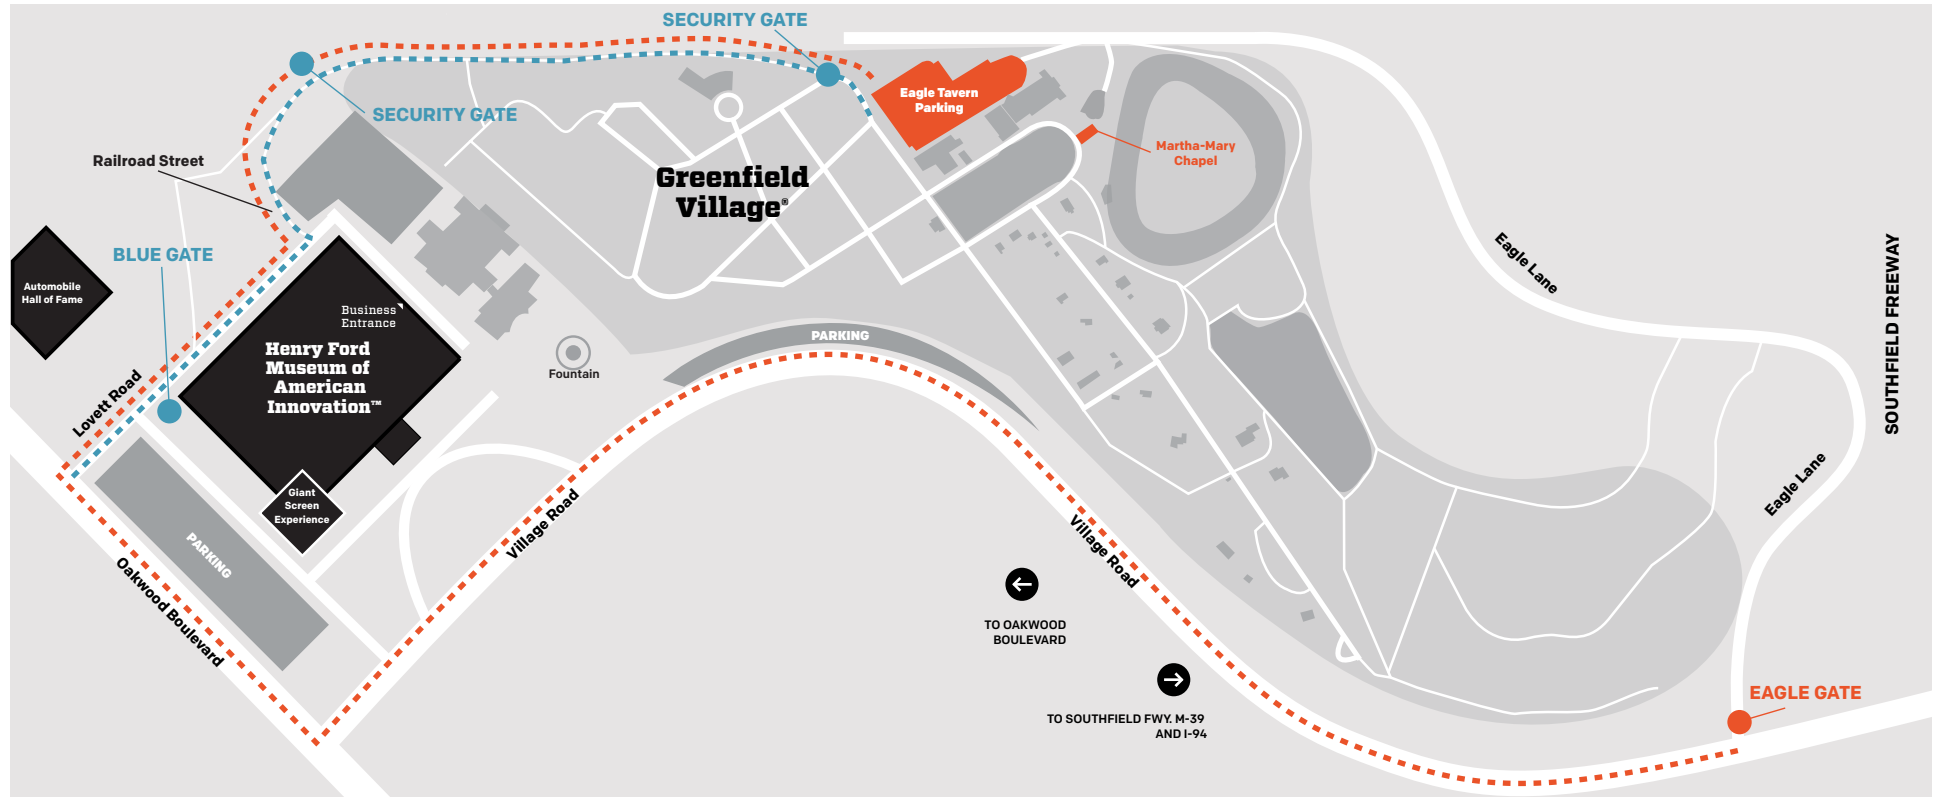

Eagle Lane Detour Map

20900 Oakwood Blvd., Dearborn, MI 48124

Eagle Lane Detour

Please follow Eagle Lane Detour Signs

From Eagle Gate

From Eagle Gate, continue on Village Road to Oakwood Boulevard and turn right. Drive to Lovett Road (turn right; please follow signs) and proceed to Blue Gate (with blue flags).

From Blue Gate

Continue on Lovett Road and turn left at Railroad Street (turn at Eagle Lane Detour Banner sign). Follow road around back of Greenfield Village; remain on main road and follow signs. Eagle Tavern Parking is a slight left off of Railroad Street.

From I-94

Exit to northbound Southfield Freeway (M-39). Drive 1.8 miles to Oakwood Boulevard (Exit 4). Left on Oakwood and drive 1.8 miles.

From I-75

Exit to northbound Southfield Freeway (M-39). Drive 4.1 miles to Oakwood Boulevard (Exit 4). Left on Oakwood and drive 1.8 miles.

From I-96

Exit to southbound Southfield Freeway (M-39). Drive 4.5 miles to Michigan Avenue (Exit 6). Stay to left on service drive, then turn right at entrance on Village Road.